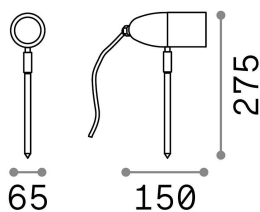

### Outdoor - Spotlights

Outdoor projector with direct light emission

<b>Ean</b>	8021696247045
<b>Item</b>	INSIDE PR1 COFFEE
<b>Installation</b>	Ground
<b>Guarantee</b>	5 years
<b>Gross weight</b>	0.47 kg
<b>Volume</b>	0.00153 m <sup>3</sup>

## Technical info

<b>Net weight</b>	0.37 kg
<b>Insulation class</b>	I
<b>Protection index</b>	IP54
<b>Compliance</b>	CE
<b>Operating temperature</b>	-15° ~ +45 °C
<b>Full load efficiency</b>	X
<b>Dimmer</b>	Determined by the light bulb
<b>Power output</b>	220-240 V AC
<b>Power supply</b>	Not required